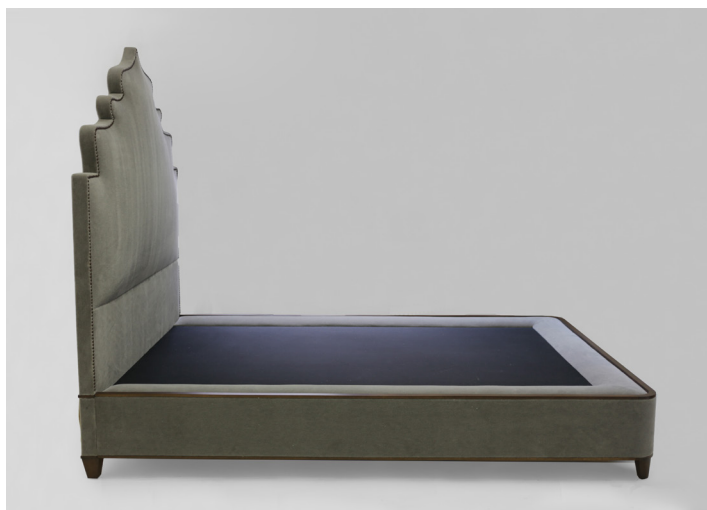

ALTON BED

DIMENSIONS: 62" H (SIZES | TWIN, FULL, QUEEN, KING)

CUSTOM SIZES AND FINISHES AVAILABLE UPON REQUEST

LF UPHOLSTERY

1155 Manhattan Avenue
Third Floor Brooklyn
NY 11222
P: 718-729-0230
Luis@lf-upholstery.com