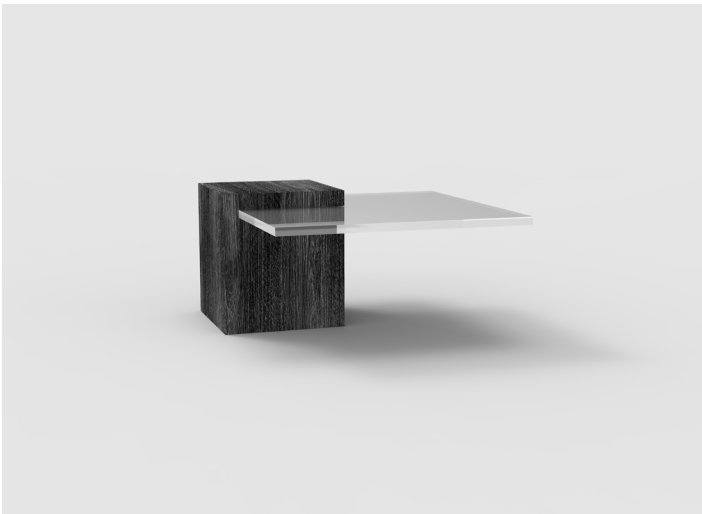

## BRYANT COFFEE TABLE

DIMENSIONS: 34" W x 34" D x 18" H

AVAILABLE IN PLEXIGLASS TABLETOP WITH WALNUT, CERUSED OAK, OR OAK

CUSTOM SIZES AND FINISHES AVAILABLE UPON REQUEST