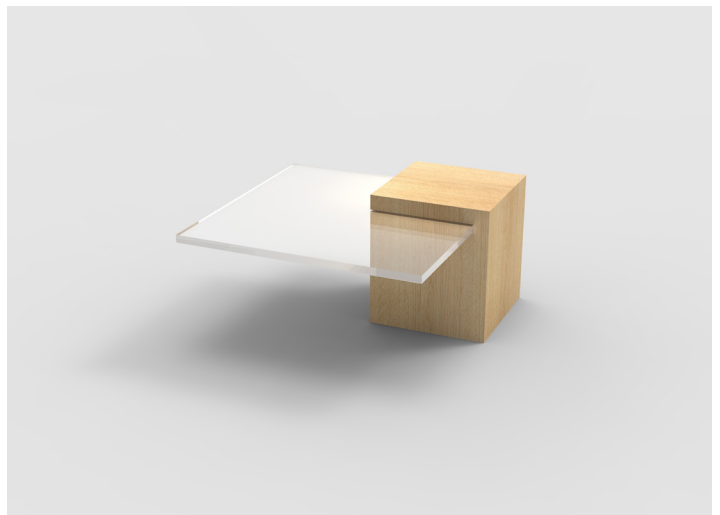

## BRYANT COFFEE TABLE

DIMENSIONS: 34" W x 34" D x 18" H

AVAILABLE IN PLEXIGLASS TABLETOP WITH WALNUT, CERUSED OAK, OR OAK

CUSTOM SIZES AND FINISHES AVAILABLE UPON REQUEST