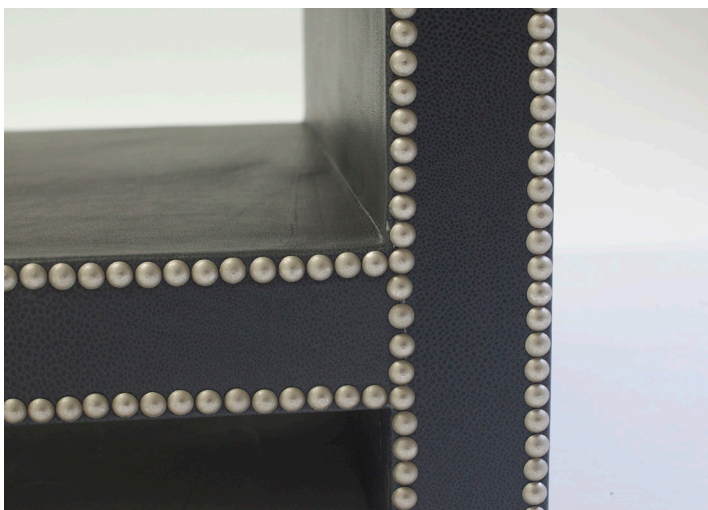

## KEAP BEDSIDE TABLE

DIMENSIONS: 28" W x 26" H x 20" D

CUSTOM SIZES AND FINISHES AVAILABLE UPON REQUEST

**LF UPHOLSTERY**

1155 Manhattan Avenue  
Third Floor Brooklyn  
NY 11222  
P: 718-729-0230  
Luis@lf-upholstery.com