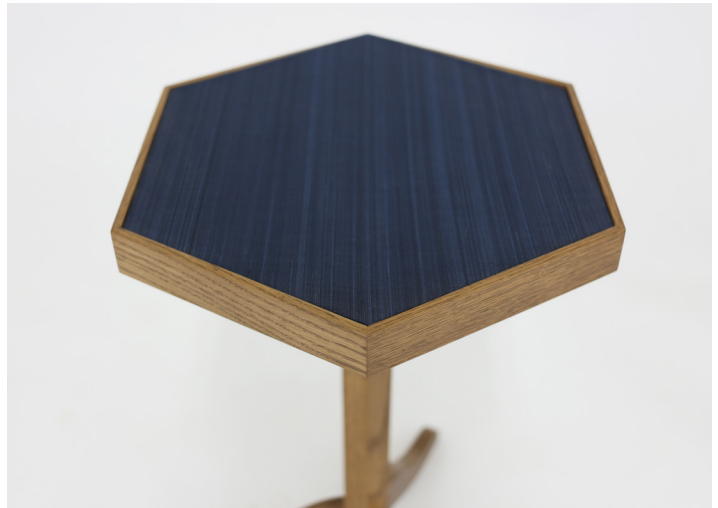

MORGAN SIDE TABLE

DIMENSIONS: 16 3/4" W x 14 1/2" D x 23" H

CUSTOM SIZES AND FINISHES AVAILABLE UPON REQUEST

LF UPHOLSTERY

1155 Manhattan Avenue
Third Floor Brooklyn
NY 11222
P: 718-729-0230
Luis@lf-upholstery.com