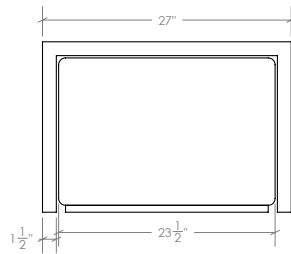

WOLCOTT OTTOMAN AND TABLE

DIMENSIONS: 48" W x 27" D x 18 1/2" H

CUSTOM SIZES AND FINISHES AVAILABLE UPON REQUEST

LF UPHOLSTERY

1155 Manhattan Avenue
Third Floor Brooklyn
NY 11222
P: 718-729-0230
Luis@lf-upholstery.com