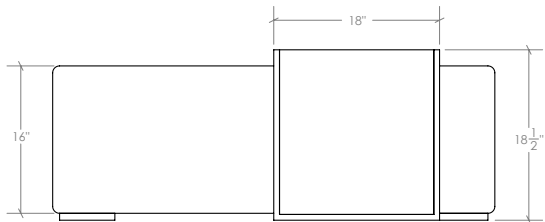

WOLCOTT OTTOMAN AND TABLE

DIMENSIONS: 48" W x 27" D x 18 1/2" H

CUSTOM SIZES AND FINISHES AVAILABLE UPON REQUEST

LF UPHOLSTERY

1155 Manhattan Avenue
Third Floor Brooklyn
NY 11222
P: 718-729-0230
Luis@lf-upholstery.com