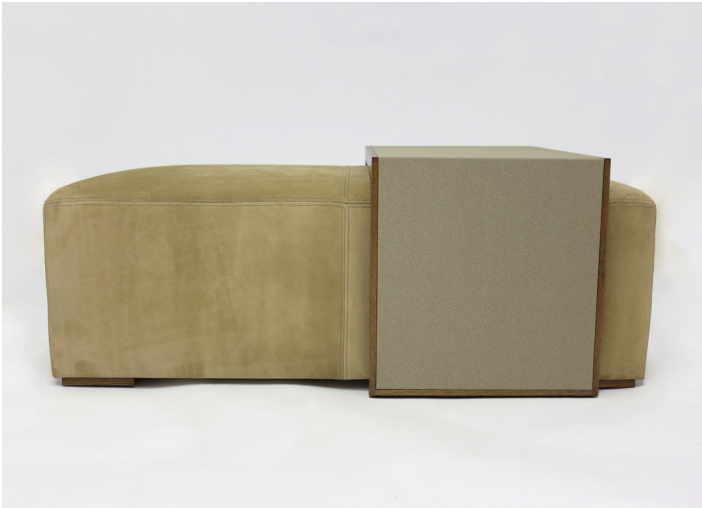

WOLCOTT OTTOMAN AND TABLE

DIMENSIONS: 48" W x 27" D x 18 1/2" H

CUSTOM SIZES AND FINISHES AVAILABLE UPON REQUEST

LF UPHOLSTERY

1155 Manhattan Avenue
Third Floor Brooklyn
NY 11222
P: 718-729-0230
Luis@lf-upholstery.com