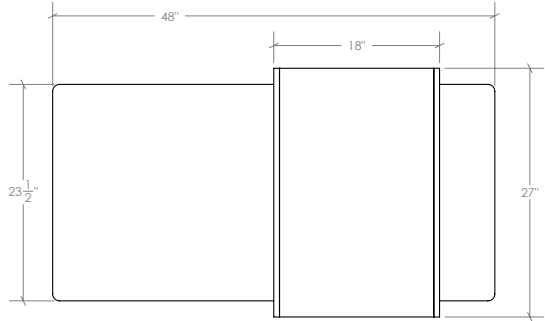

WOLCOTT OTTOMAN AND TABLE

DIMENSIONS: 48" W x 27" D x 18 1/2" H

CUSTOM SIZES AND FINISHES AVAILABLE UPON REQUEST

LF UPHOLSTERY

1155 Manhattan Avenue
Third Floor Brooklyn
NY 11222
P: 718-729-0230
Luis@lf-upholstery.com